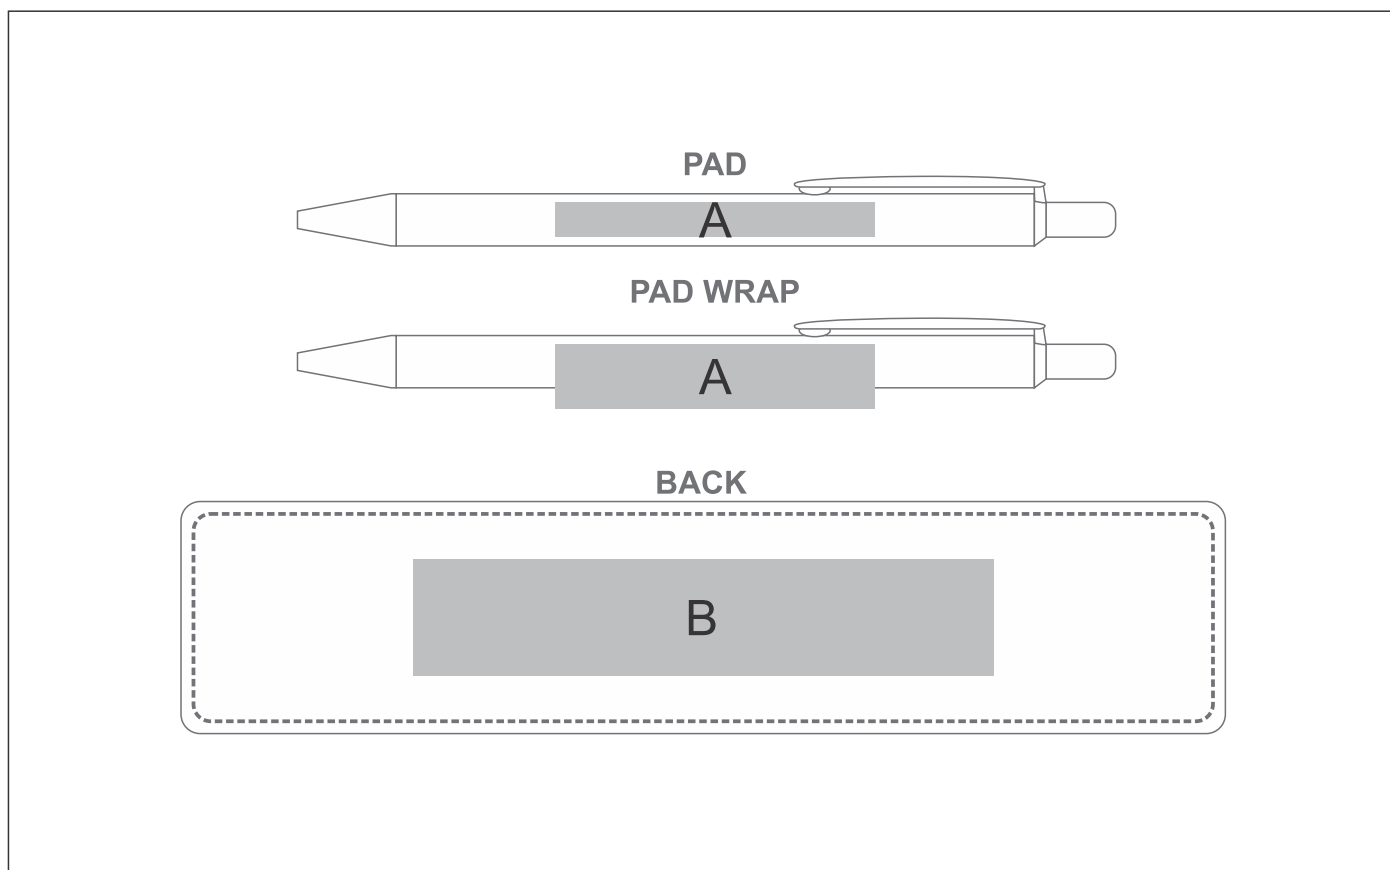

## Sparkle Pouched Ball Pen

### Need to know:

- 1-Colour, 1-Position Pad Print on Pen(setup fee applies)
- Seam on pen may affect the print
- Screen: Texture of the item will affect the print on Pouch

#### **Position A**

1. Pad Printing (PA)  
4 Colours  
Size: 55mm wide x 6mm high
2. Pad Wrap (PW)  
1 Colour  
Size: 50mm wide x 14mm high

#### **Position B**

1. Screen Print (SC)  
1 Colour  
Size: 100mm wide x 20mm high